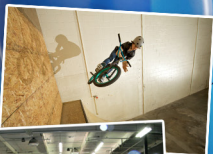

YOU'RE
INVITED!
TO A BIRTHDAY PARTY

JOYRIDE 150

INDOOR BIKE PARK

IT'S A BIRTHDAY CELEBRATION!

YOU'RE INVITED TO A PARTY @ JOYRIDE150

For: _____

On: _____ Time: _____

RSVP: _____

100,000sq/ft indoor bike park for riders of all disciplines & skill levels.
Cross-country | BMX | foam pit | street park | pump tracks and much more.

joyride150.com

JOYRIDE 150

INDOOR BIKE PARK

150 Bullock Drive, Markham, ON | 905-294-1313