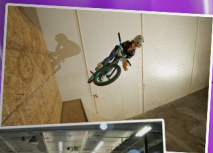

YOU'RE
INVITED!
TO A BIRTHDAY PARTY

JOYRIDE 150
INDOOR BIKE PARK

IT'S A BIRTHDAY CELEBRATION!

YOU'RE INVITED TO A PARTY @ JOYRIDE150

For: _____

On: _____ Time: _____

RSVP: _____

100,000sq/ft indoor bike park for riders of all disciplines & skill levels.
Cross-country | BMX | foam pit | street park | pump tracks and much more.