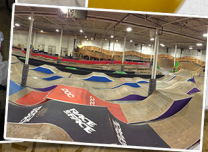

YOU'RE  
**INVITED!**  
TO A BIRTHDAY PARTY

**JOYRIDE 150**  
INDOOR BIKE PARK

# IT'S A BIRTHDAY CELEBRATION!

YOU'RE INVITED TO A PARTY @ JOYRIDE150

For: \_\_\_\_\_

On: \_\_\_\_\_ Time: \_\_\_\_\_

RSVP: \_\_\_\_\_

100,000sq/ft indoor bike park for riders of all disciplines & skill levels.  
Cross-country | BMX | foam pit | street park | pump tracks and much more.